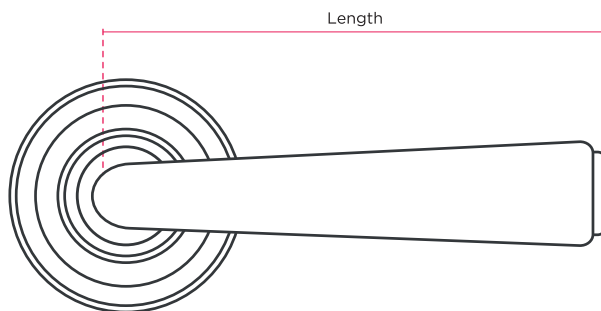

# HENRY BLAKE

HARDWARE

**Product Code:** SK1080 | **Product Name:** Pair Prestbury Door Lever Handles

**Finish - Shown in Antique Brass** | Available in all Henry Blake Hardware finishes

**Fixings: Levers are unsprung & recommended to be fitted with a heavy duty latch..**

Rose	Lever Length	Lever Projection:
57mm	115mm	72mm

Custom sizes available upon request